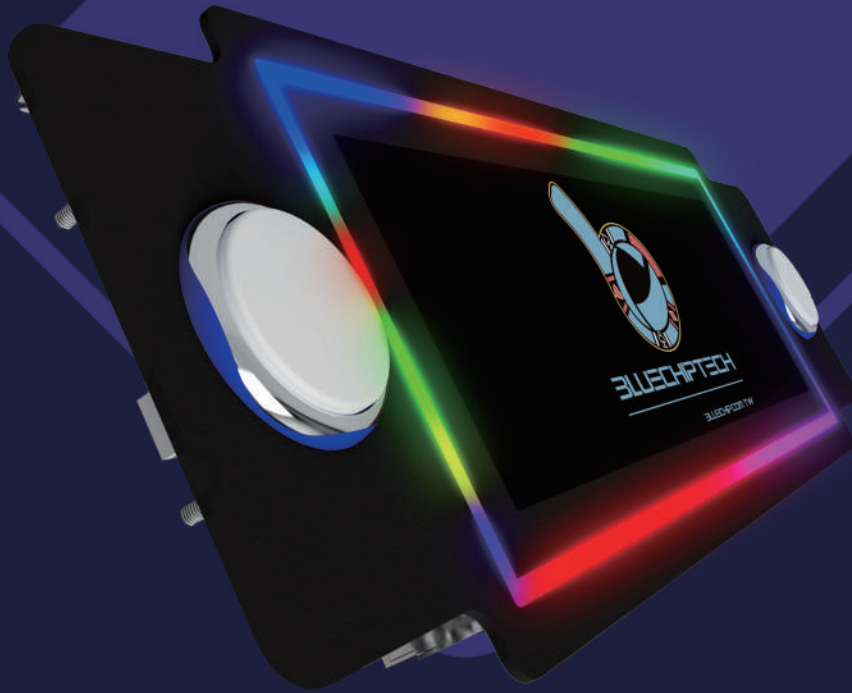

Premium BUTTON DECK 13.9" Edge back light LCD monitor

FEATURE

- FHD Resolution
- Front LED lights surrounding display
- Neon LED light is available with optional smart LED controller
- 10 -touch P-Cap
- Default Metal back cover

APPLICATION

GAMING SLOT CASINO SELF-SERVICE KIOSK

SPECIFICATION

NAME	- 13.9" BUTTON DECK LCD monitor
Model	- F1390-0000-T-FL0-MB
Aspect Ratio	- 16 : 5
Active Area	- 339.72 (H) x 105.14 (V)
Resolution	- 1280(H) x 398(V)
Response Time	- 30 ms
Display Color	- 16.7M(8bit)
Color Gamut	- 72% (optional 92%) NTSC
Luminance	- 550 cd/m ² (Typ.) ; with P-Cap 450 nits
Contrast Ratio	- 1200 : 1
Viewing Angle	- 85/85/85/85 (U/D/L/R)
Signal Input	- HDMI/DP

TOUCH SCREEN Parameters

Touch Technology : P-Cap
TP Interface : USB

Display Parameters

Case/Bezel Color	- Black / Silver Gray
Radius	- 0 degree
Input Voltage	- Jack2.1 DC 12V/5A
Power consumption	- Max : 15W

Edge Light Parameters

LED Type	- Digital Neon
Input Voltage	- DC 12V/1.5A
Power consumption	- Max:15W